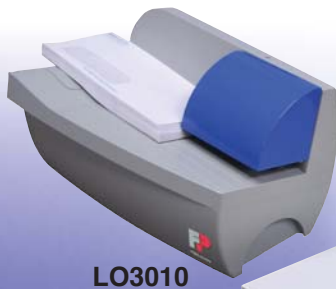

Automatic Letter Openers

Desktop/Small-Mid Volume

LO3010

LO3015

LO3020

LO3030

Francotyp-Postalia's Mailing Solution's Automatic Letter Openers... Hallmarks of ease, efficiency and affordable productivity

For mid-volumes of incoming mail, you need a fast and reliable mail opener. Make quick work of processing mail with these speedy automatic letter openers from FP Mailing Solutions. At speeds ranging from 18,000 to 24,000 per hour, these machines make the chore of daily mail opening a breeze. They are easy to use and their small footprint and light weight make them ideal for desktop use. **W**hen neatness counts, FP has thought of everything: the precise slitting mechanism

ensures that each envelope is opened cleanly as it's fed through the unit, without leaving a pile of paper scraps behind like other openers. The envelope contents remain in tact, yet easily accessible. **W**ith the ability to open most types of envelopes, and any thickness up to 1/4" without sorting, these openers make fast work of most jobs. Their clean design and high speed make these letter openers productivity enhancements for any desktop or any busy mailroom.