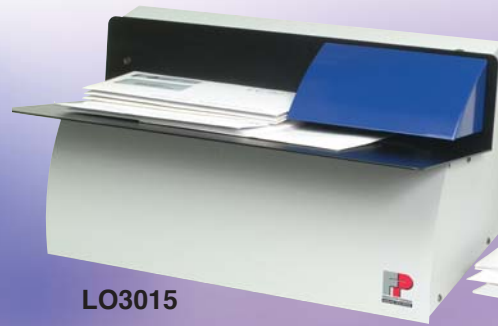

Automatic Letter Openers

Desktop/Small-Mid Volume

LO3010

LO3015

LO3020

LO3030

Francotyp-Postalia's Mailing Solution's Automatic Letter Openers... Hallmarks of ease, efficiency and affordable productivity

For mid-volumes of incoming mail, you need a fast and reliable mail opener. Make quick work of processing mail with these speedy automatic letter openers from FP Mailing Solutions. At speeds ranging from 18,000 to 24,000 per hour, these machines make the chore of daily mail opening a breeze. They are easy to use and their small footprint and light weight make them ideal for desktop use. **W**hen neatness counts, FP has thought of everything: the precise slitting mechanism

ensures that each envelope is opened cleanly as it's fed through the unit, without leaving a pile of paper scraps behind like other openers. The envelope contents remain in tact, yet easily accessible. **W**ith the ability to open most types of envelopes, and any thickness up to 1/4" without sorting, these openers make fast work of most jobs. Their clean design and high speed make these letter openers productivity enhancements for any desktop or any busy mailroom.